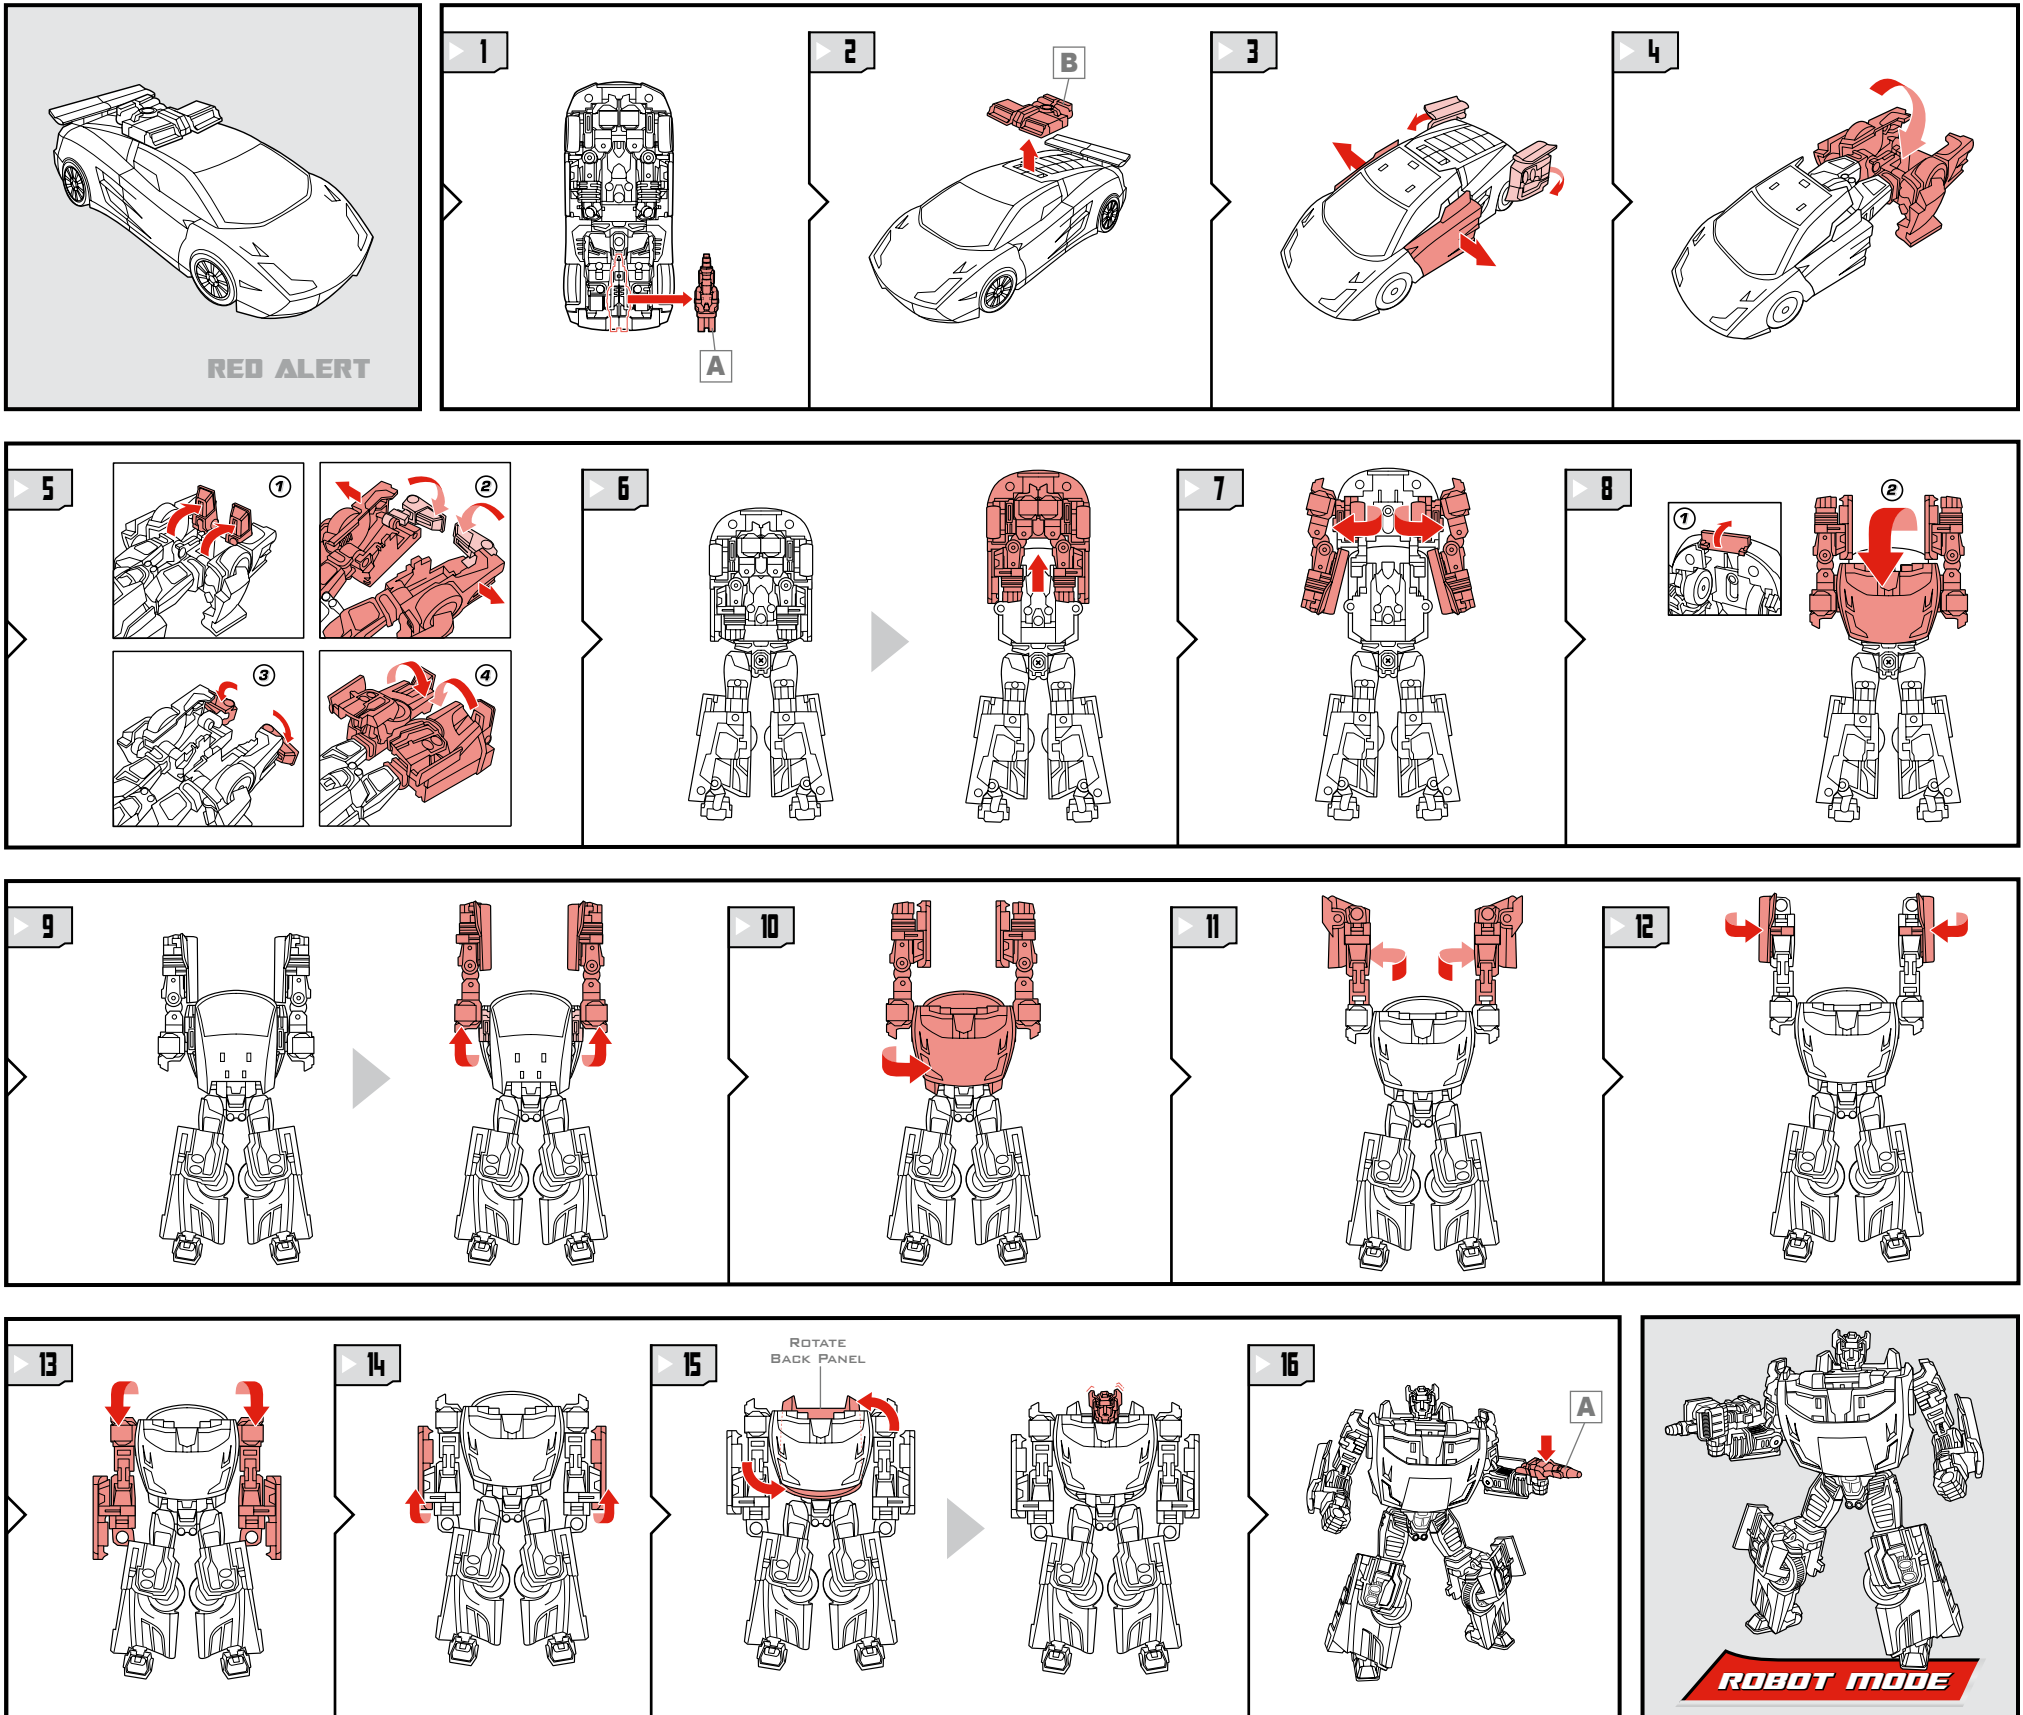

TRANSFORMERS

RED ALERT

LEVEL: 0 1 2 **3** 4 5
INTERMEDIATE

AUTOBOT

NOTE: Some parts are made to detach if excessive force is applied and are designed to be reattached if separation occurs. Adult supervision may be necessary for younger children.

WARNING:

CHOKING HAZARD—Small parts.
Not for children under 3 years.

AGES 5+
20138/98452 Asst.

TRANSFORMERS.COM

CHANGING TO ROBOT

CHANGING TO VEHICLE